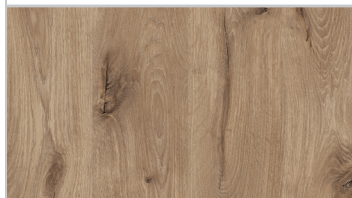

GENERAL INFORMATION _

Body: laminated chipboard E05, 16 mm

Body color: beige

Front: laminated chipboard E05, 16 mm + MDF board
18 mm

Front color: beige + viking oak

HDF: white

Rim: ABS, in the color of the board

Handle: metal, black mat

Legs: metal, black color

Hinges: inset / twin, with soft closing

Drawer guides: ball guides, full extension, with soft
closing

Drawer HDF: white

A - high commode 2d2s - W 103,3 / H 123,4 / D 39,5 cm